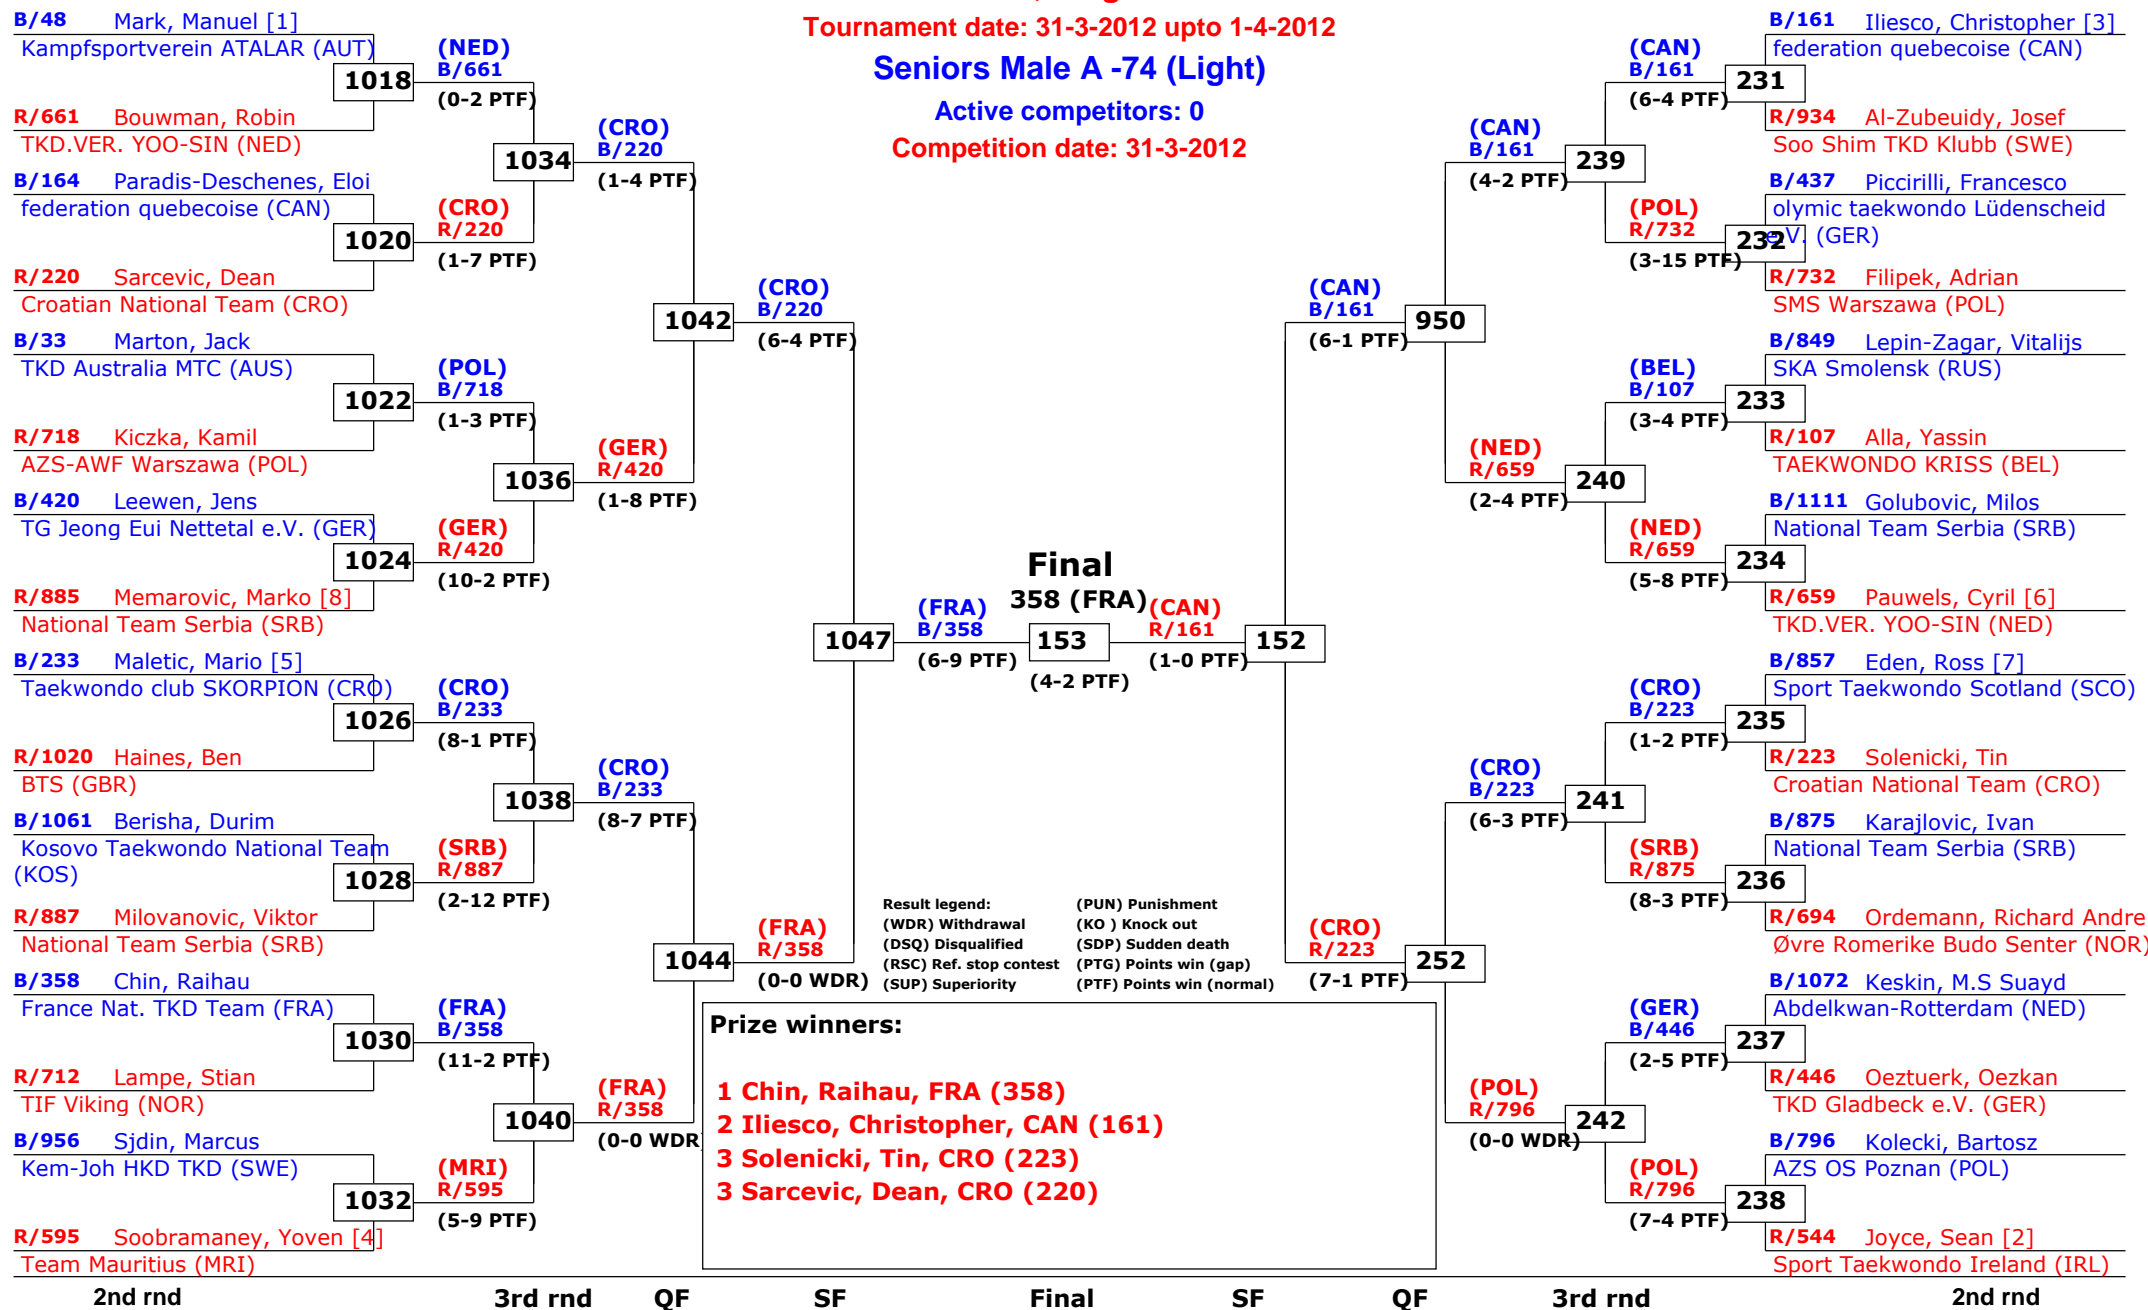

Competition date: 31-3-2012

1st rnd

2nd rnd

3rd rnd

QF

SF

QF

3rd rnd

2nd rnd

1st rnd

Belgian Open 2012 Kyorugi

Gent, Belgium

Tournament date: 31-3-2012 upto 1-4-2012

Seniors Male A -74 (Light)

Active competitors: 0

Competition date: 31-3-2012

Belgian Open 2012 Kyorugi

Gent, Belgium

Tournament date: 31-3-2012 upto 1-4-2012

Seniors Male A -87 (Middle)

Active competitors: 19

Competition date: 31-3-2012

Belgian Open 2012 Kyorugi

Gent, Belgium