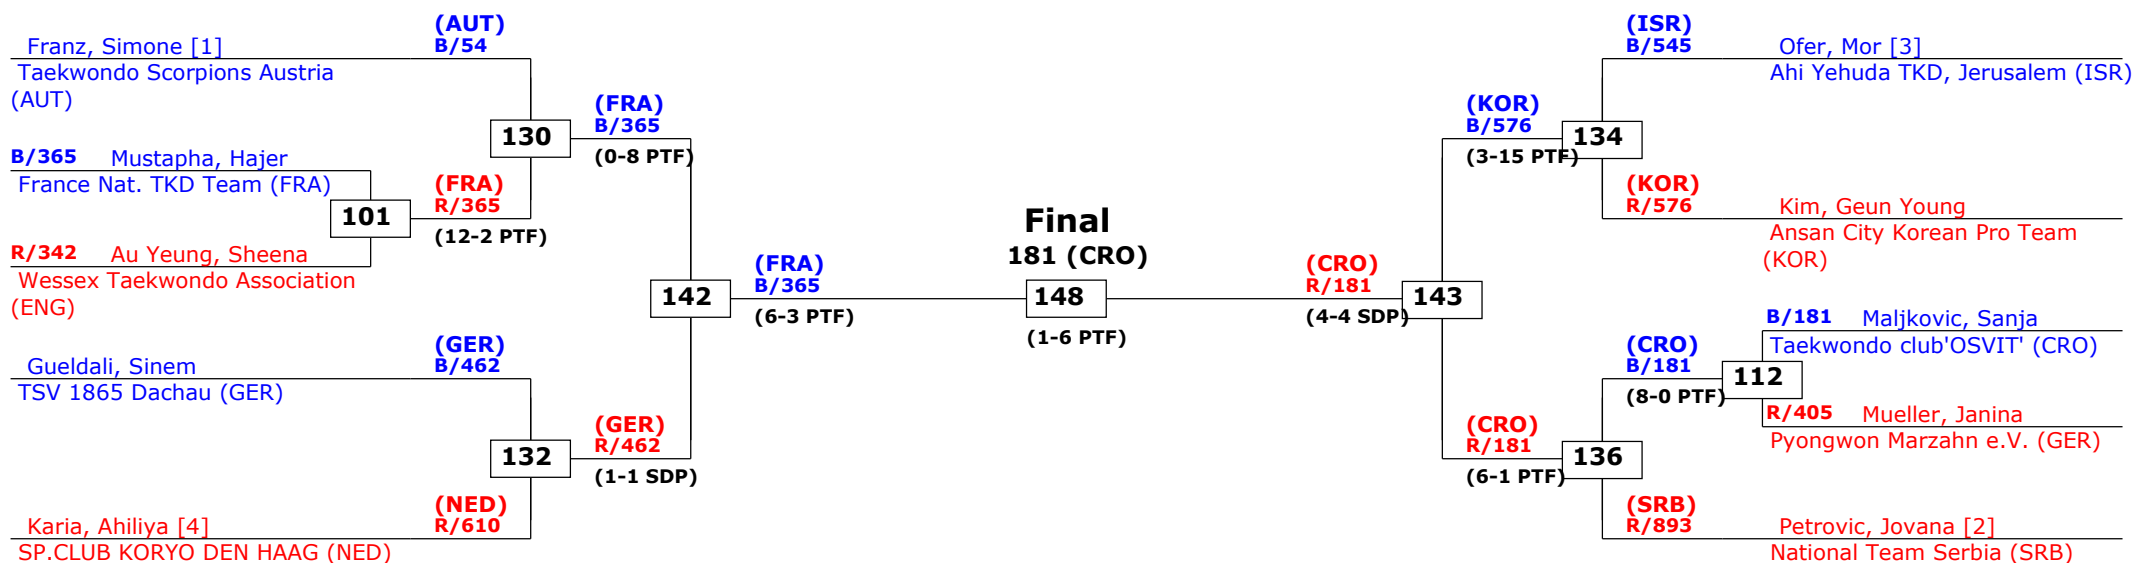

Belgian Open 2012 Kyorugi

Gent, Belgium

Tournament date: 31-3-2012 upto 1-4-2012

Seniors Female A -46 (Fin)

Active competitors: 10

Competition date: 31-3-2012

Result legend: (PUN) Punishment
(WDR) Withdrawal (KO) Knock out
(DSQ) Disqualified (SDP) Sudden death
(RSC) Ref. stop contest (PTG) Points win (gap)
(SUP) Superiority (PTF) Points win (normal)

Prize winners:

- **1 Maljkovic, Sanja, CRO (181)**
- **2 Mustapha, Hajer, FRA (365)**
- **3 Kim, Geun Young, KOR (576)**
- **3 Gueldali, Sinem, GER (462)**