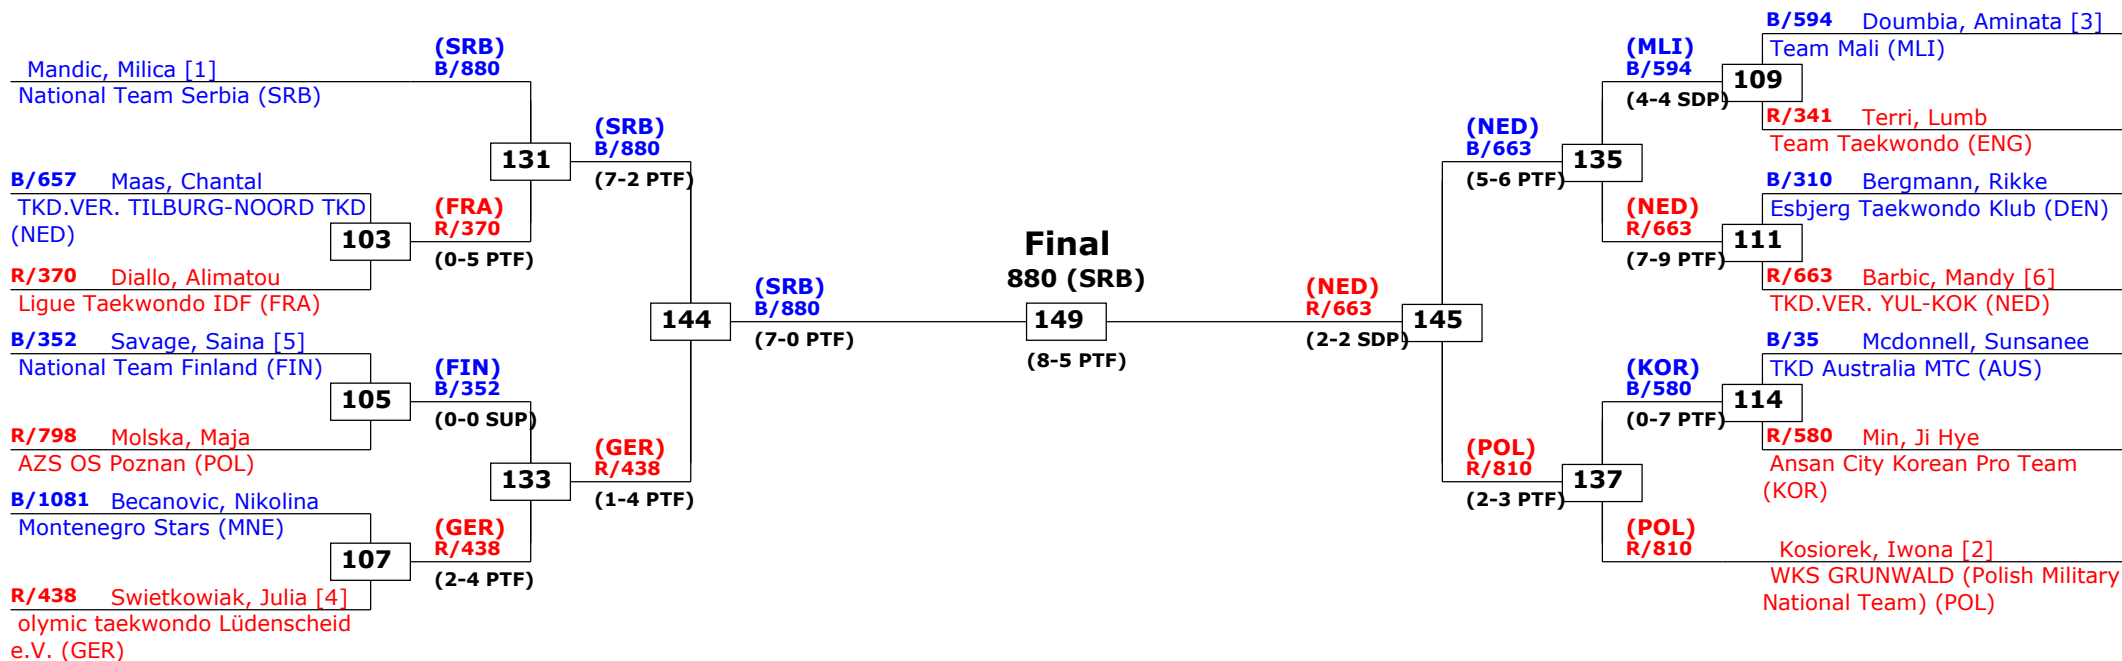

Seniors Female A -53 (Bantam)

Active competitors: 29

Competition date: 31-3-2012

Belgian Open 2012 Kyorugi

Gent, Belgium

Tournament date: 31-3-2012 upto 1-4-2012

Seniors Female A -62 (Light)

Active competitors: 28

Competition date: 31-3-2012

Belgian Open 2012 Kyorugi

Gent, Belgium

Tournament date: 31-3-2012 upto 1-4-2012

Seniors Female A -73 (Middle)

Active competitors: 14

Competition date: 31-3-2012

Result legend: (PUN) Punishment
(WDR) Withdrawal (KO) Knock out
(DSQ) Disqualified (SDP) Sudden death
(RSC) Ref. stop contest (PTG) Points win (gap)
(SUP) Superiority (PTF) Points win (normal)