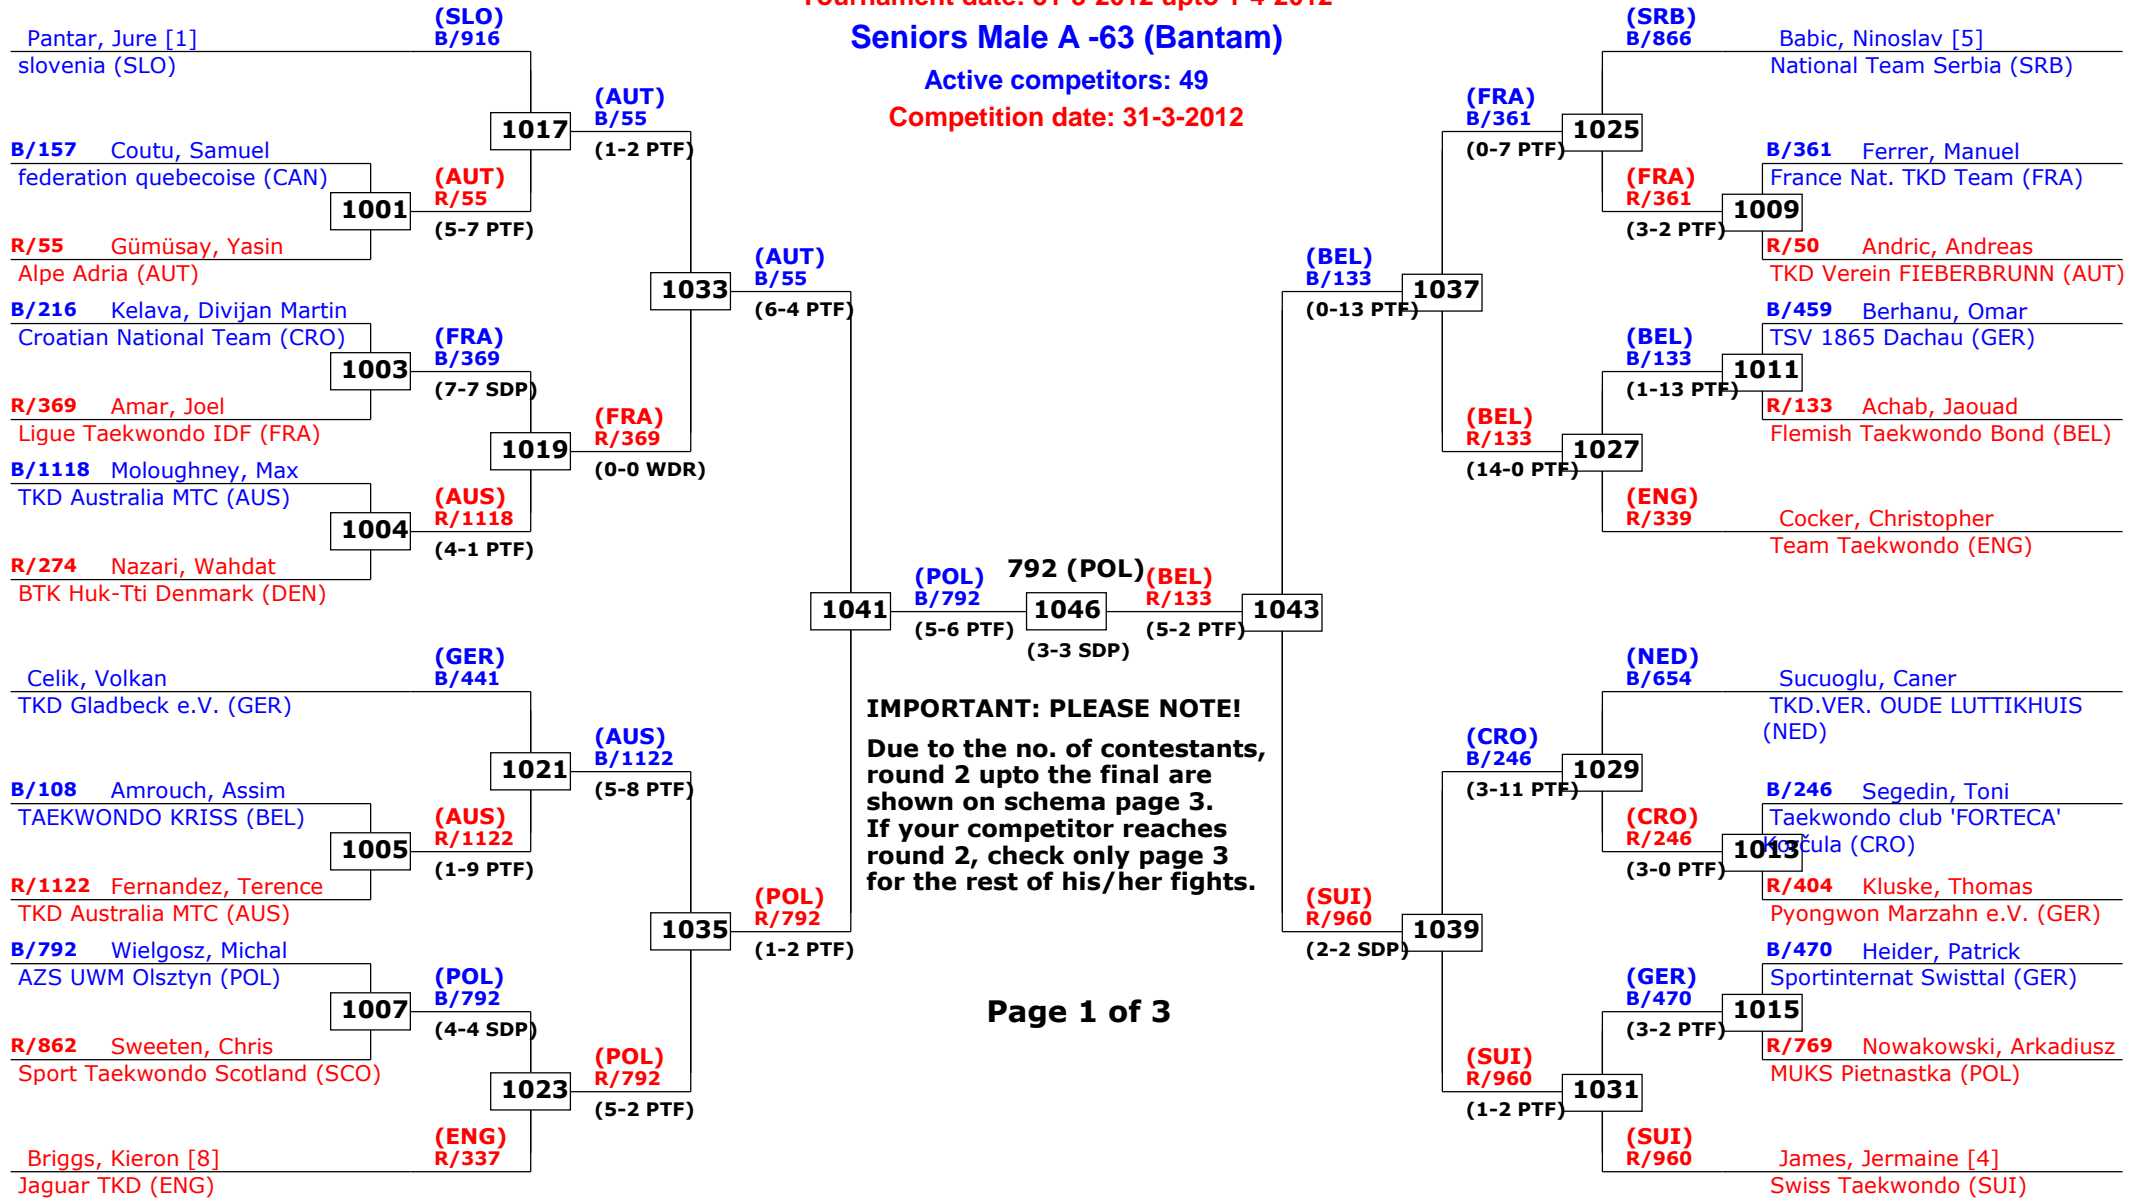

Belgian Open 2012 Kyorugi

Gent, Belgium

Tournament date: 31-3-2012 upto 1-4-2012

Seniors Male A -63 (Bantam)

Active competitors: 49

Competition date: 31-3-2012

1st rnd

2nd rnd

3rd rnd

QF

SF

QF

3rd rnd

2nd rnd

1st rnd