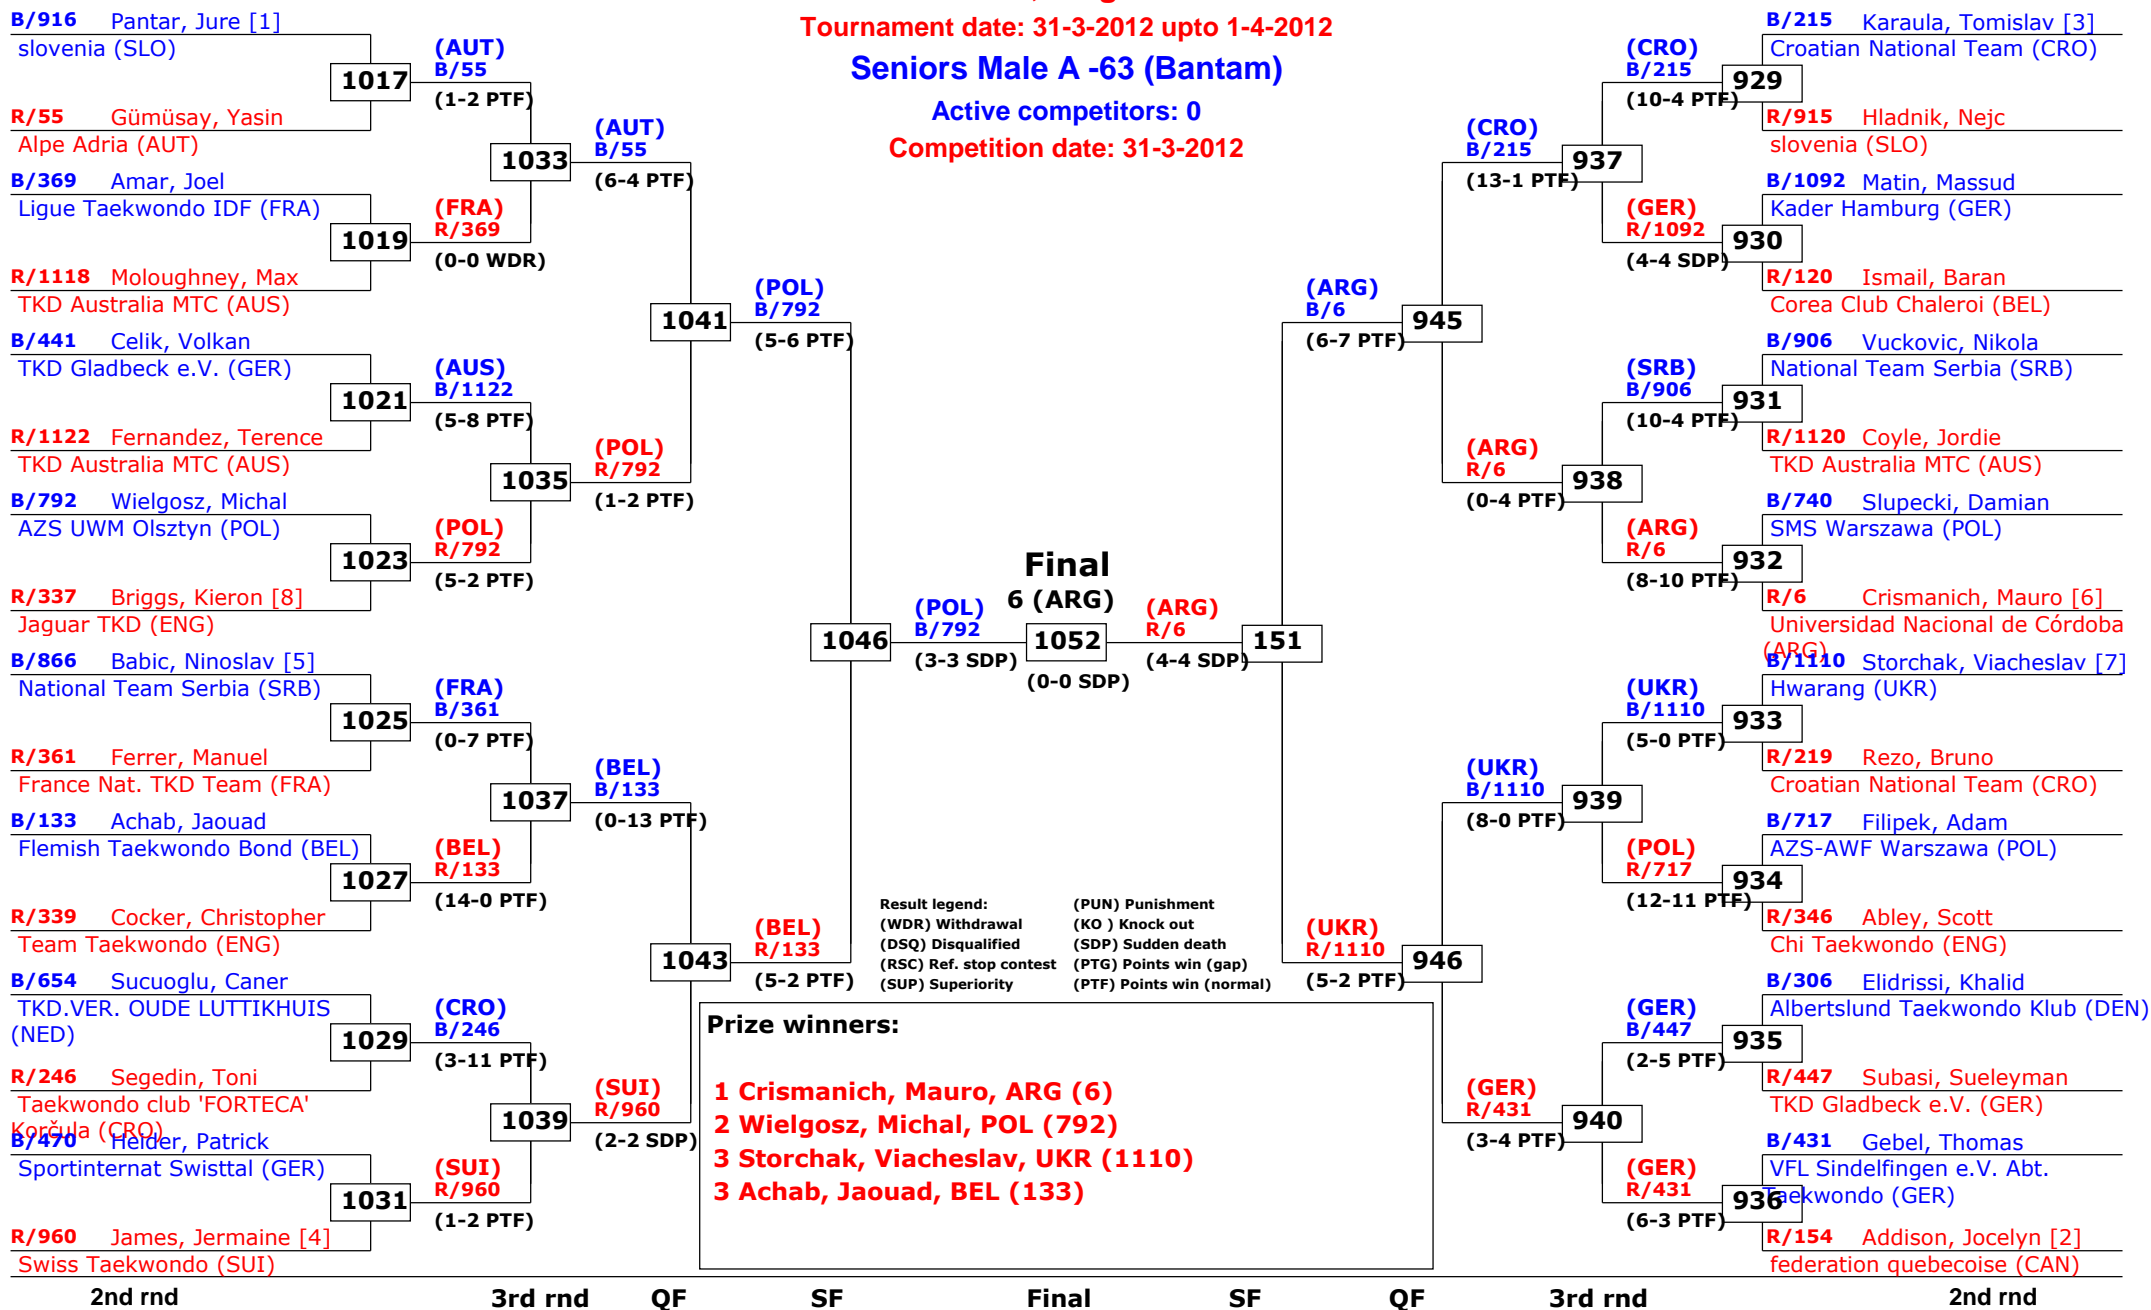

Belgian Open 2012 Kyorugi

Gent, Belgium

Tournament date: 31-3-2012 upto 1-4-2012

Seniors Male A -63 (Bantam)

Active competitors: 0

Competition date: 31-3-2012