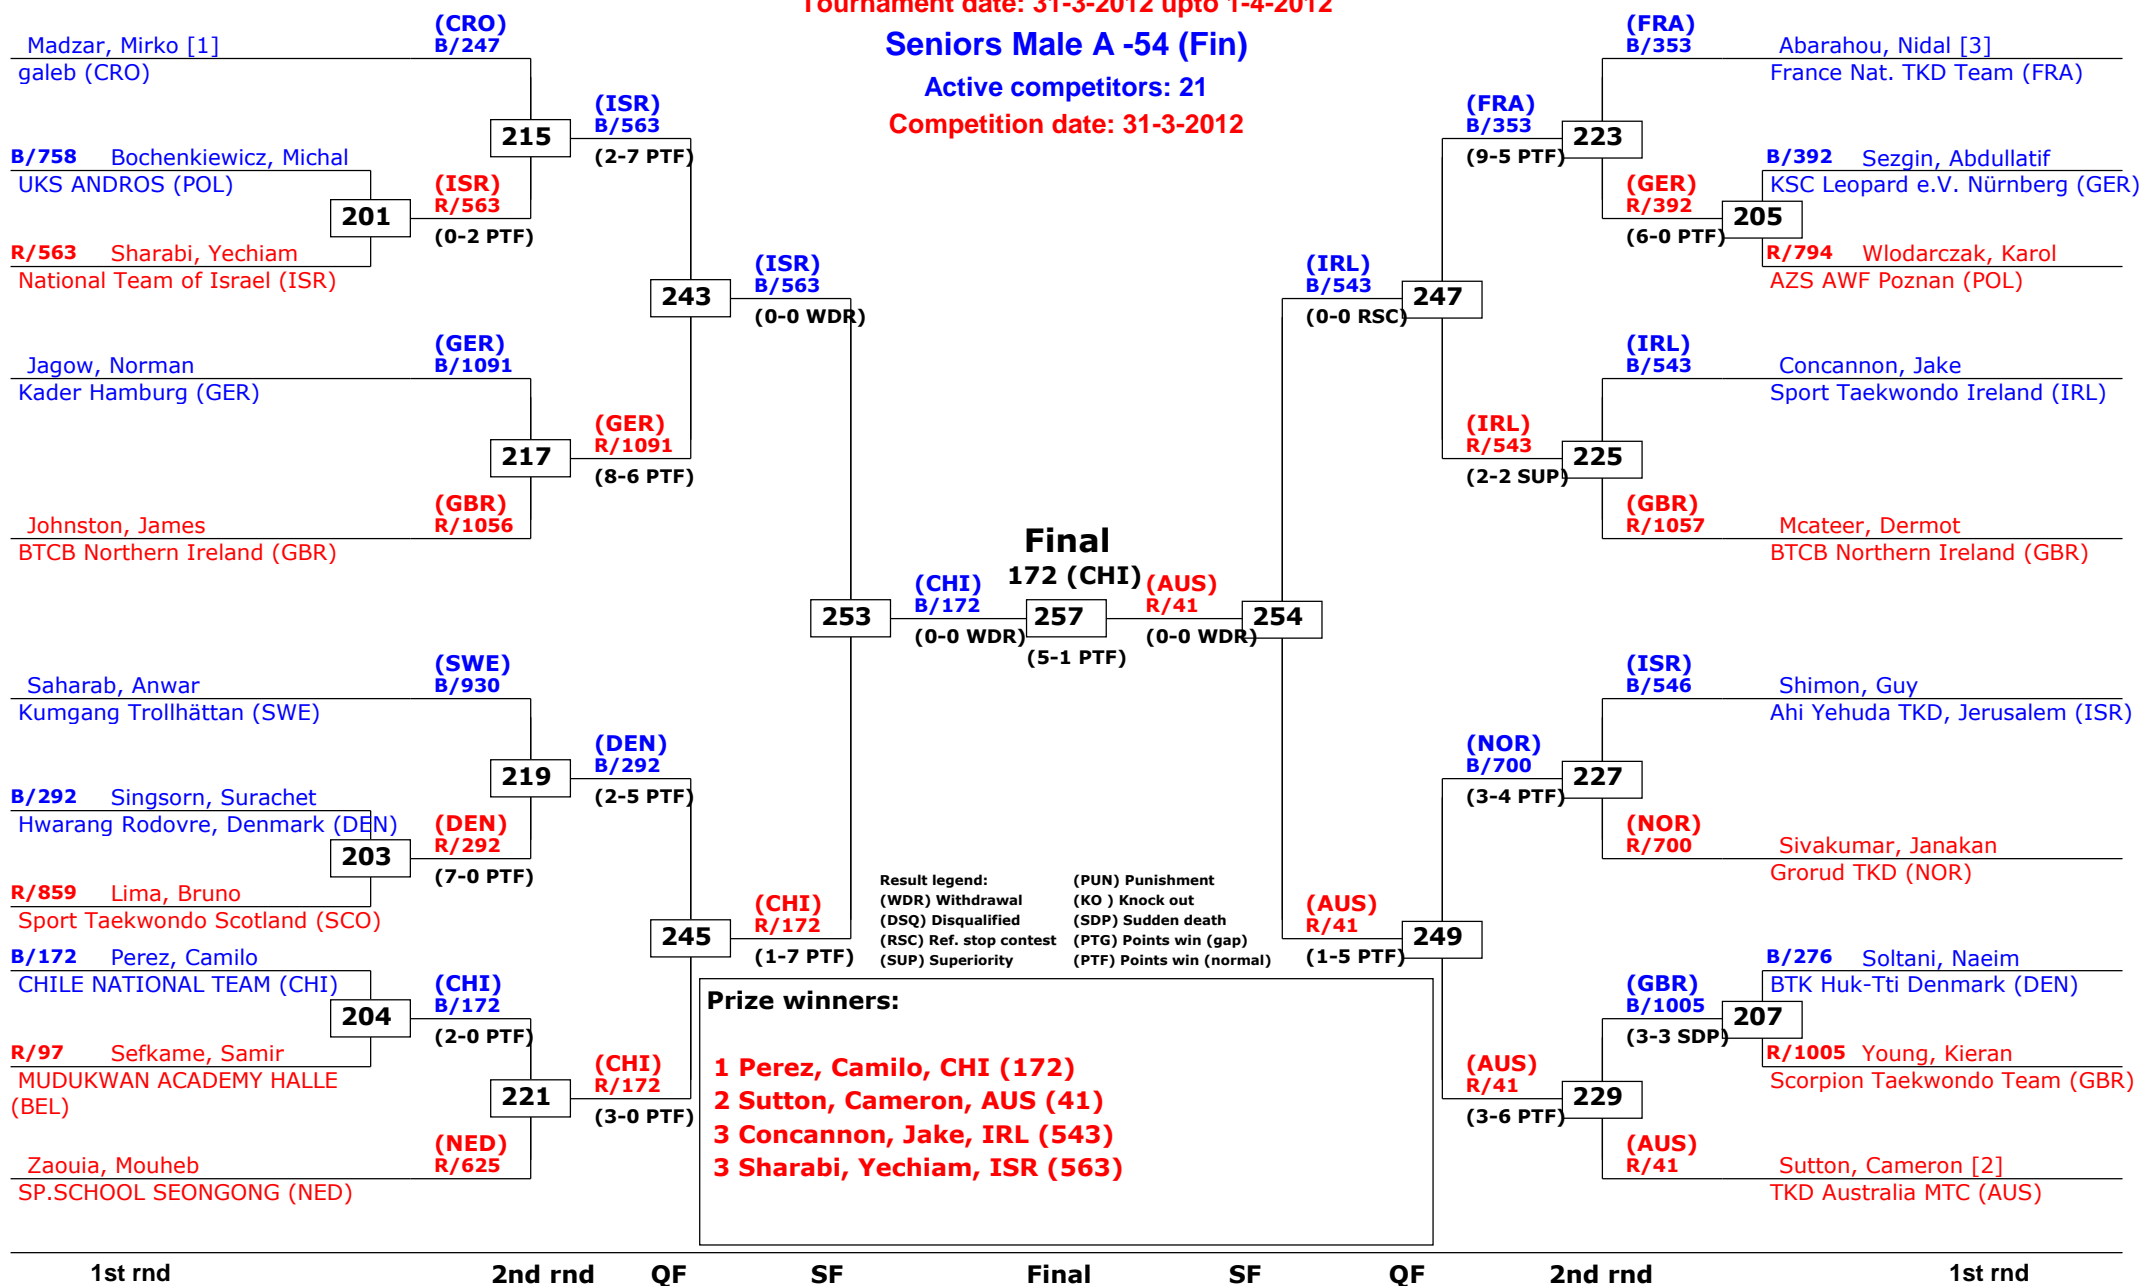

Belgian Open 2012 Kyorugi

Gent, Belgium

Tournament date: 31-3-2012 upto 1-4-2012

Seniors Male A -54 (Fin)

Active competitors: 21

Competition date: 31-3-2012

Belgian Open 2012 Kyorugi

Gent, Belgium

Tournament date: 31-3-2012 upto 1-4-2012

Seniors Male A -63 (Bantam)

Active competitors: 49

Competition date: 31-3-2012

1st rnd

2nd rnd

3rd rnd

QF