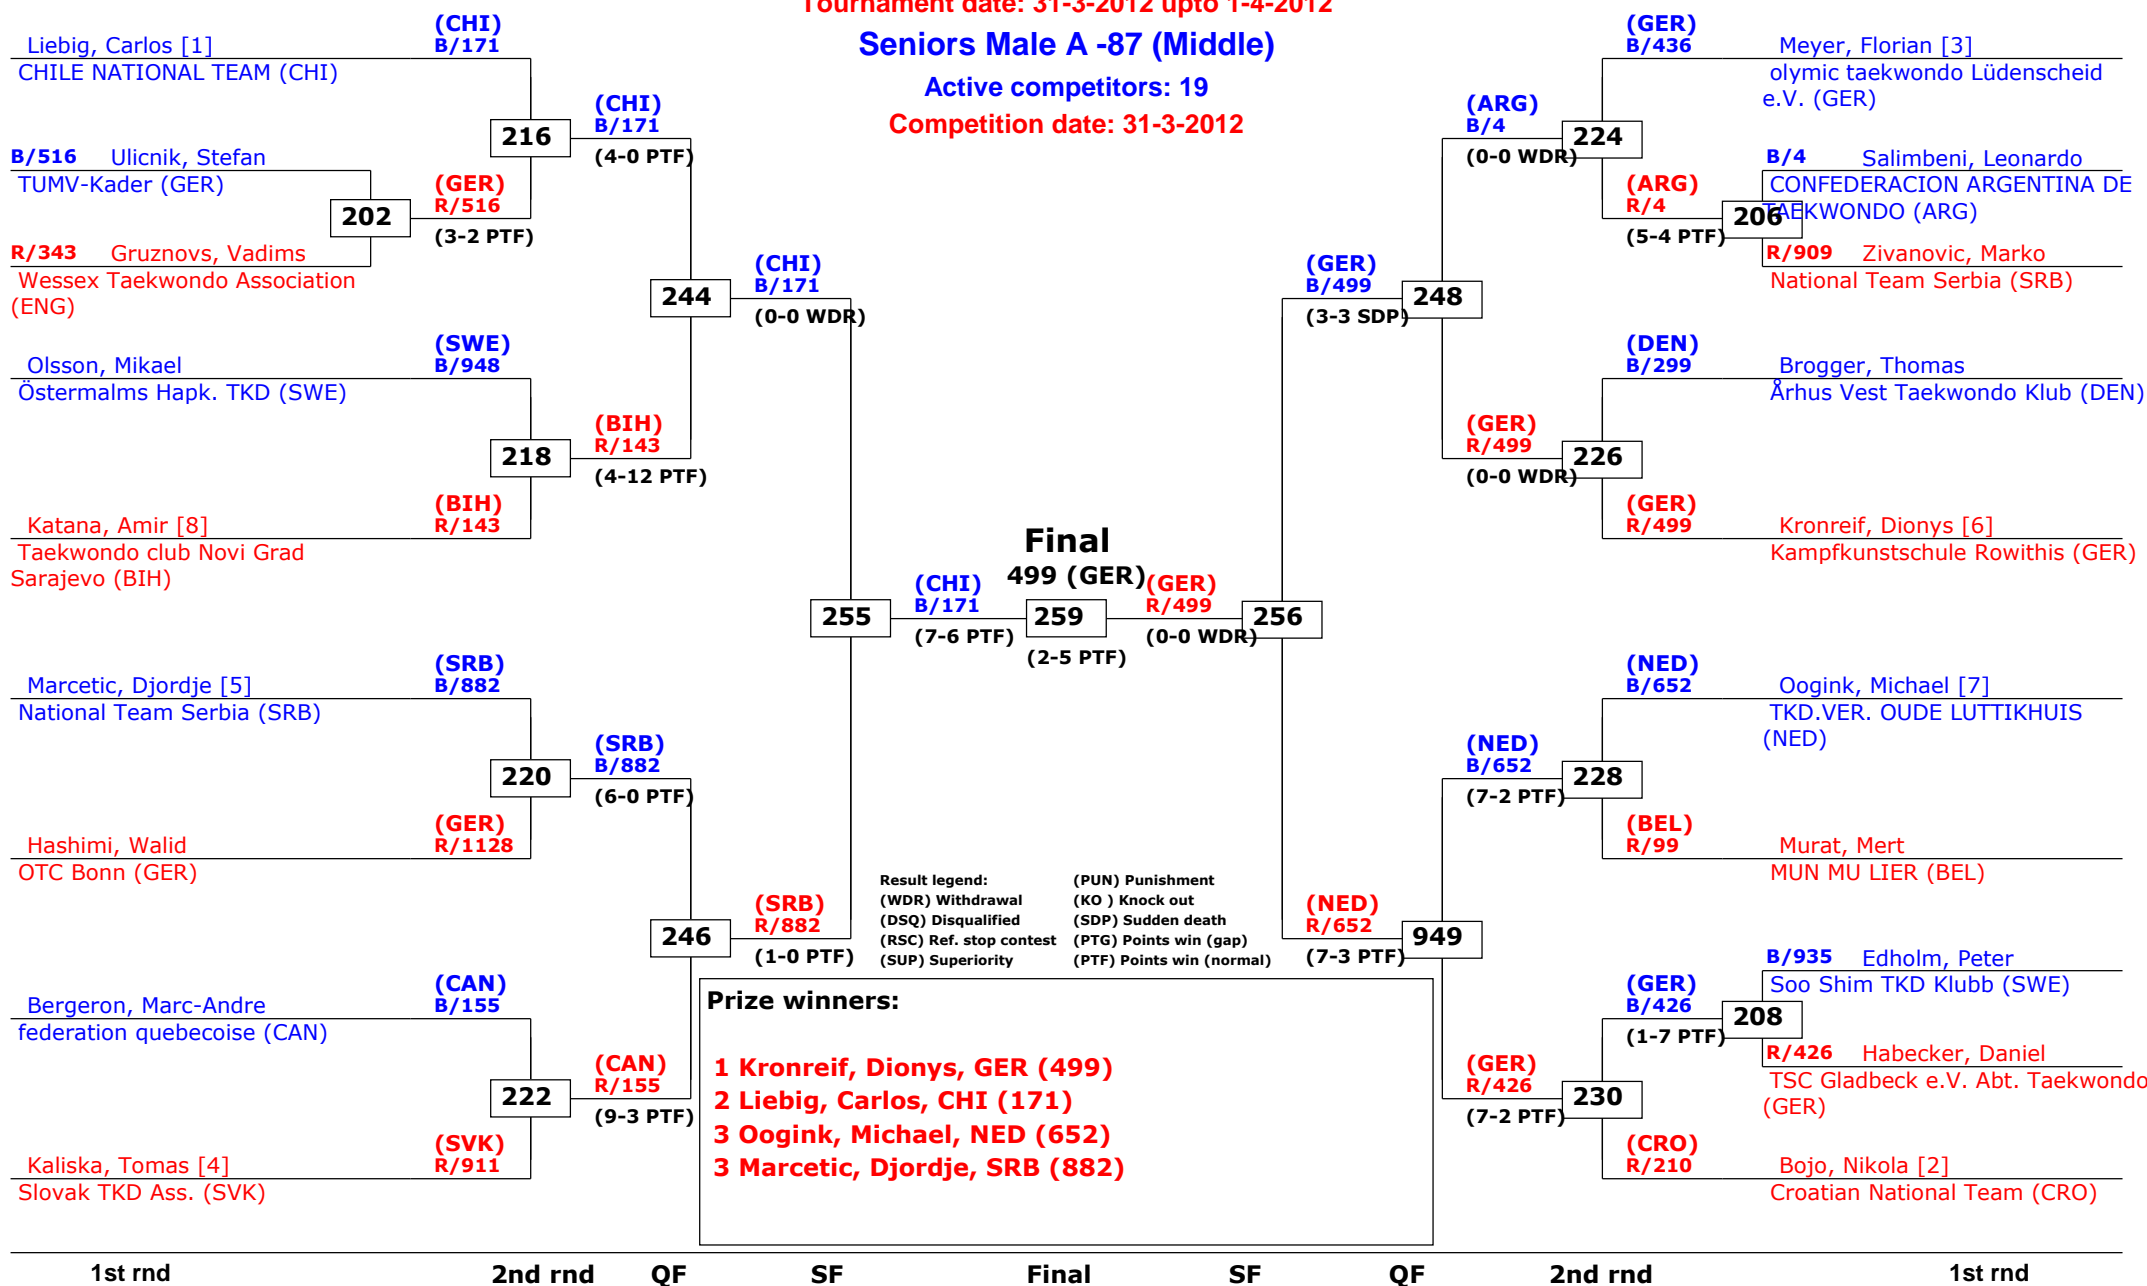

2nd rnd

1st rnd

Belgian Open 2012 Kyorugi

Gent, Belgium

Tournament date: 31-3-2012 upto 1-4-2012

Seniors Male A -74 (Light)

Active competitors: 0

Competition date: 31-3-2012

Belgian Open 2012 Kyorugi

Gent, Belgium

Tournament date: 31-3-2012 upto 1-4-2012

Seniors Male A -87 (Middle)

Active competitors: 19

Competition date: 31-3-2012

Belgian Open 2012 Kyorugi

Gent, Belgium

Tournament date: 31-3-2012 upto 1-4-2012

Seniors Female A -46 (Fin)

Active competitors: 10

Competition date: 31-3-2012

Result legend: (PUN) Punishment
 (WDR) Withdrawal (KO) Knock out
 (DSQ) Disqualified (SDP) Sudden death
 (RSC) Ref. stop contest (PTG) Points win (gap)
 (SUP) Superiority (PTF) Points win (normal)