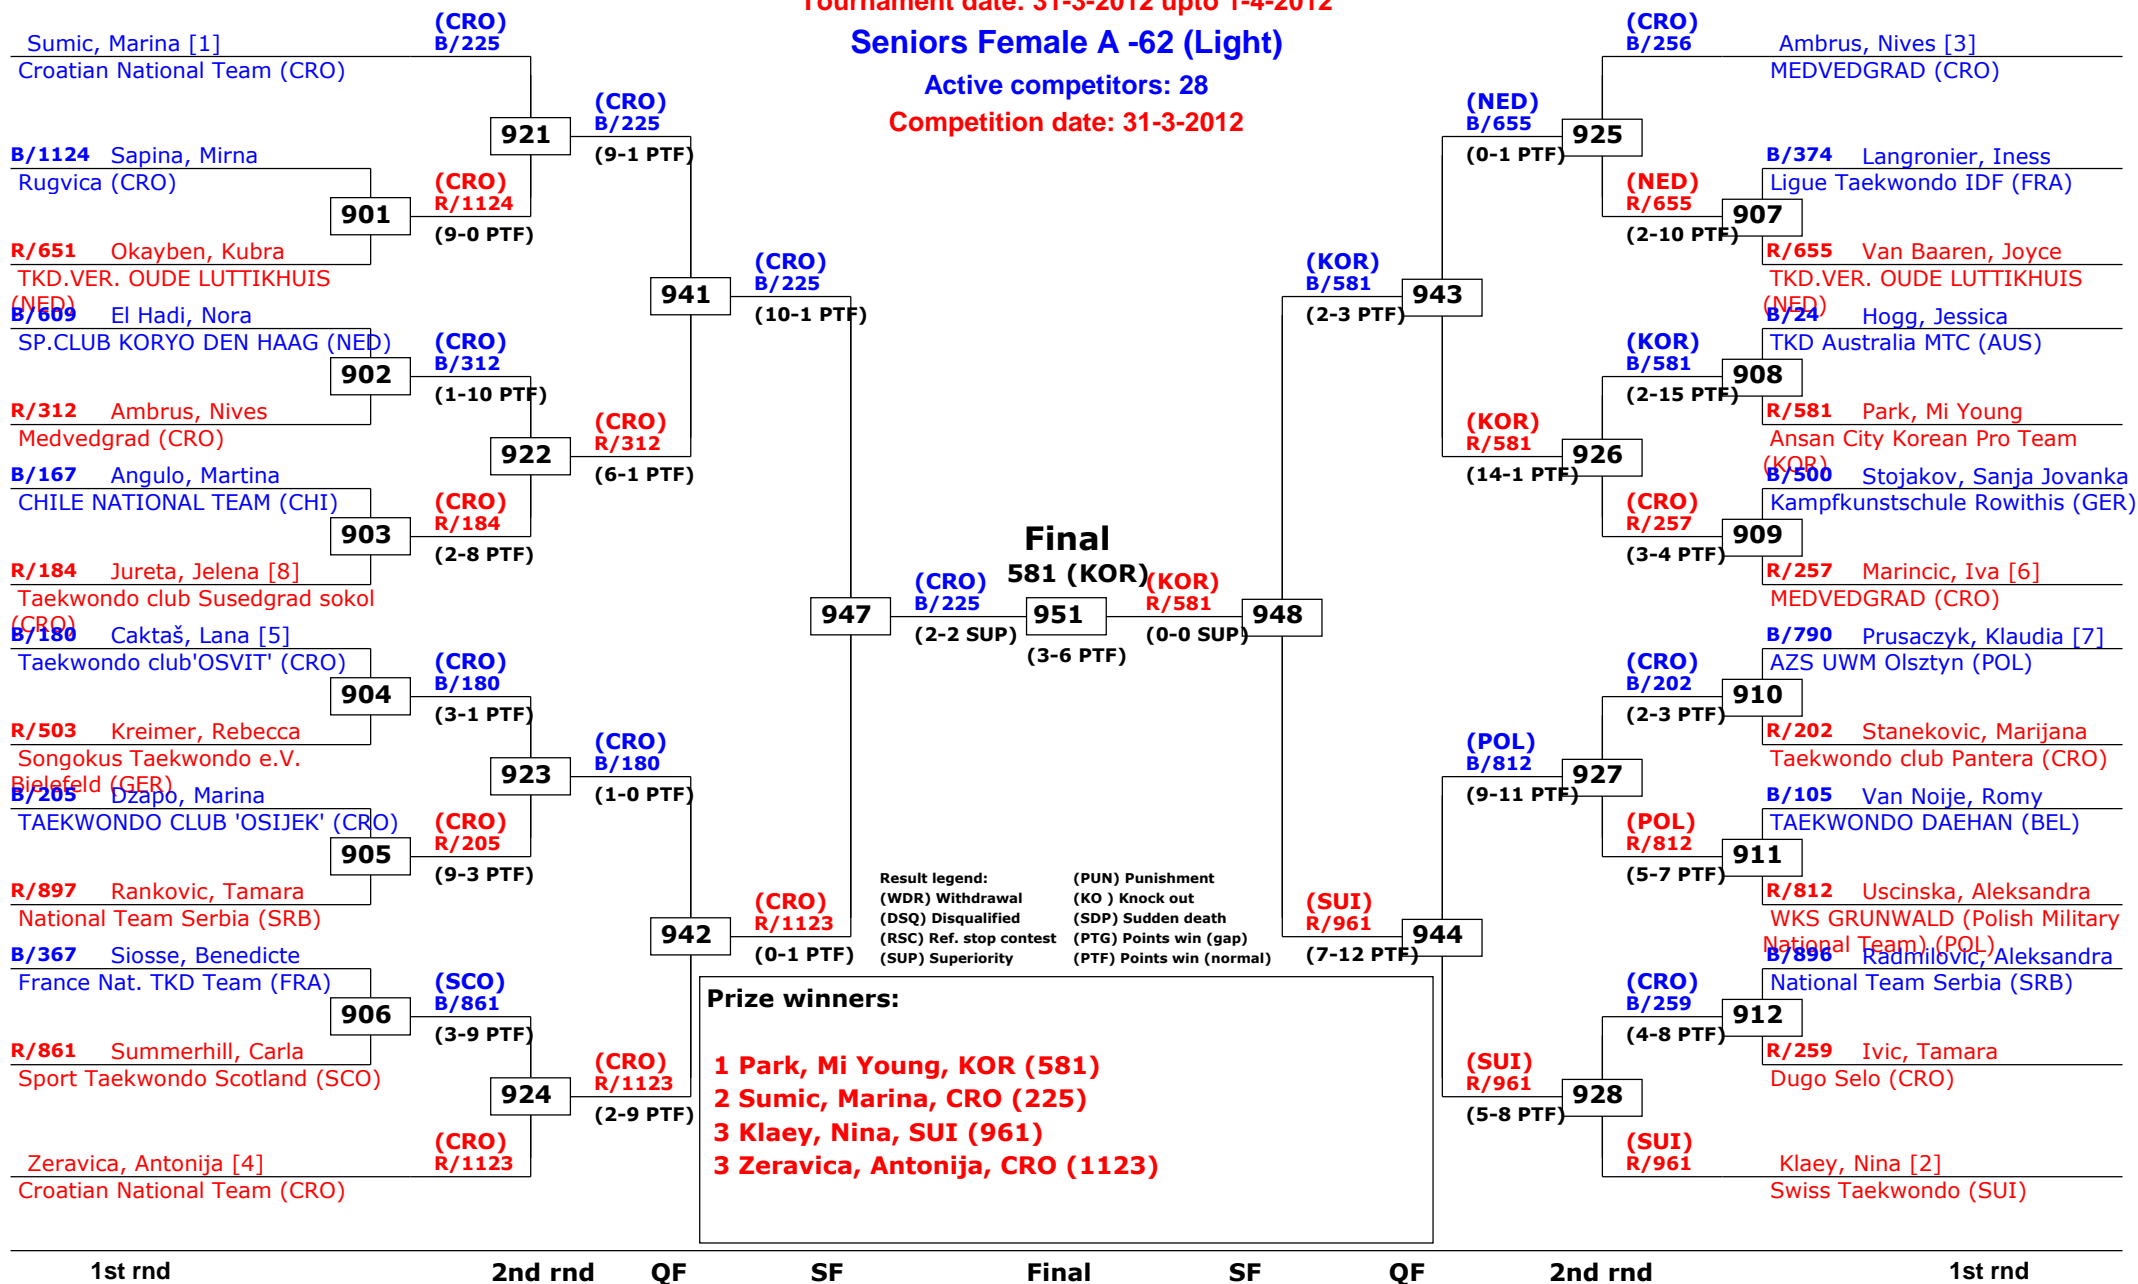

Prize winners:

- 1 Maljkovic, Sanja, CRO (181)**
- 2 Mustapha, Hajer, FRA (365)**
- 3 Kim, Geun Young, KOR (576)**
- 3 Gueldali, Sinem, GER (462)**

Belgian Open 2012 Kyorugi

Gent, Belgium

Tournament date: 31-3-2012 upto 1-4-2012

Seniors Female A -53 (Bantam)

Active competitors: 29

Competition date: 31-3-2012

Belgian Open 2012 Kyorugi

Gent, Belgium

Tournament date: 31-3-2012 upto 1-4-2012

Seniors Female A -62 (Light)

Active competitors: 28

Competition date: 31-3-2012

Belgian Open 2012 Kyorugi

Gent, Belgium

Tournament date: 31-3-2012 upto 1-4-2012

Seniors Female A -73 (Middle)

Active competitors: 14

Competition date: 31-3-2012

Result legend: (PUN) Punishment
(WDR) Withdrawal (KO) Knock out
(DSQ) Disqualified (SDP) Sudden death
(RSC) Ref. stop contest (PTG) Points win (gap)
(SUP) Superiority (PTF) Points win (normal)