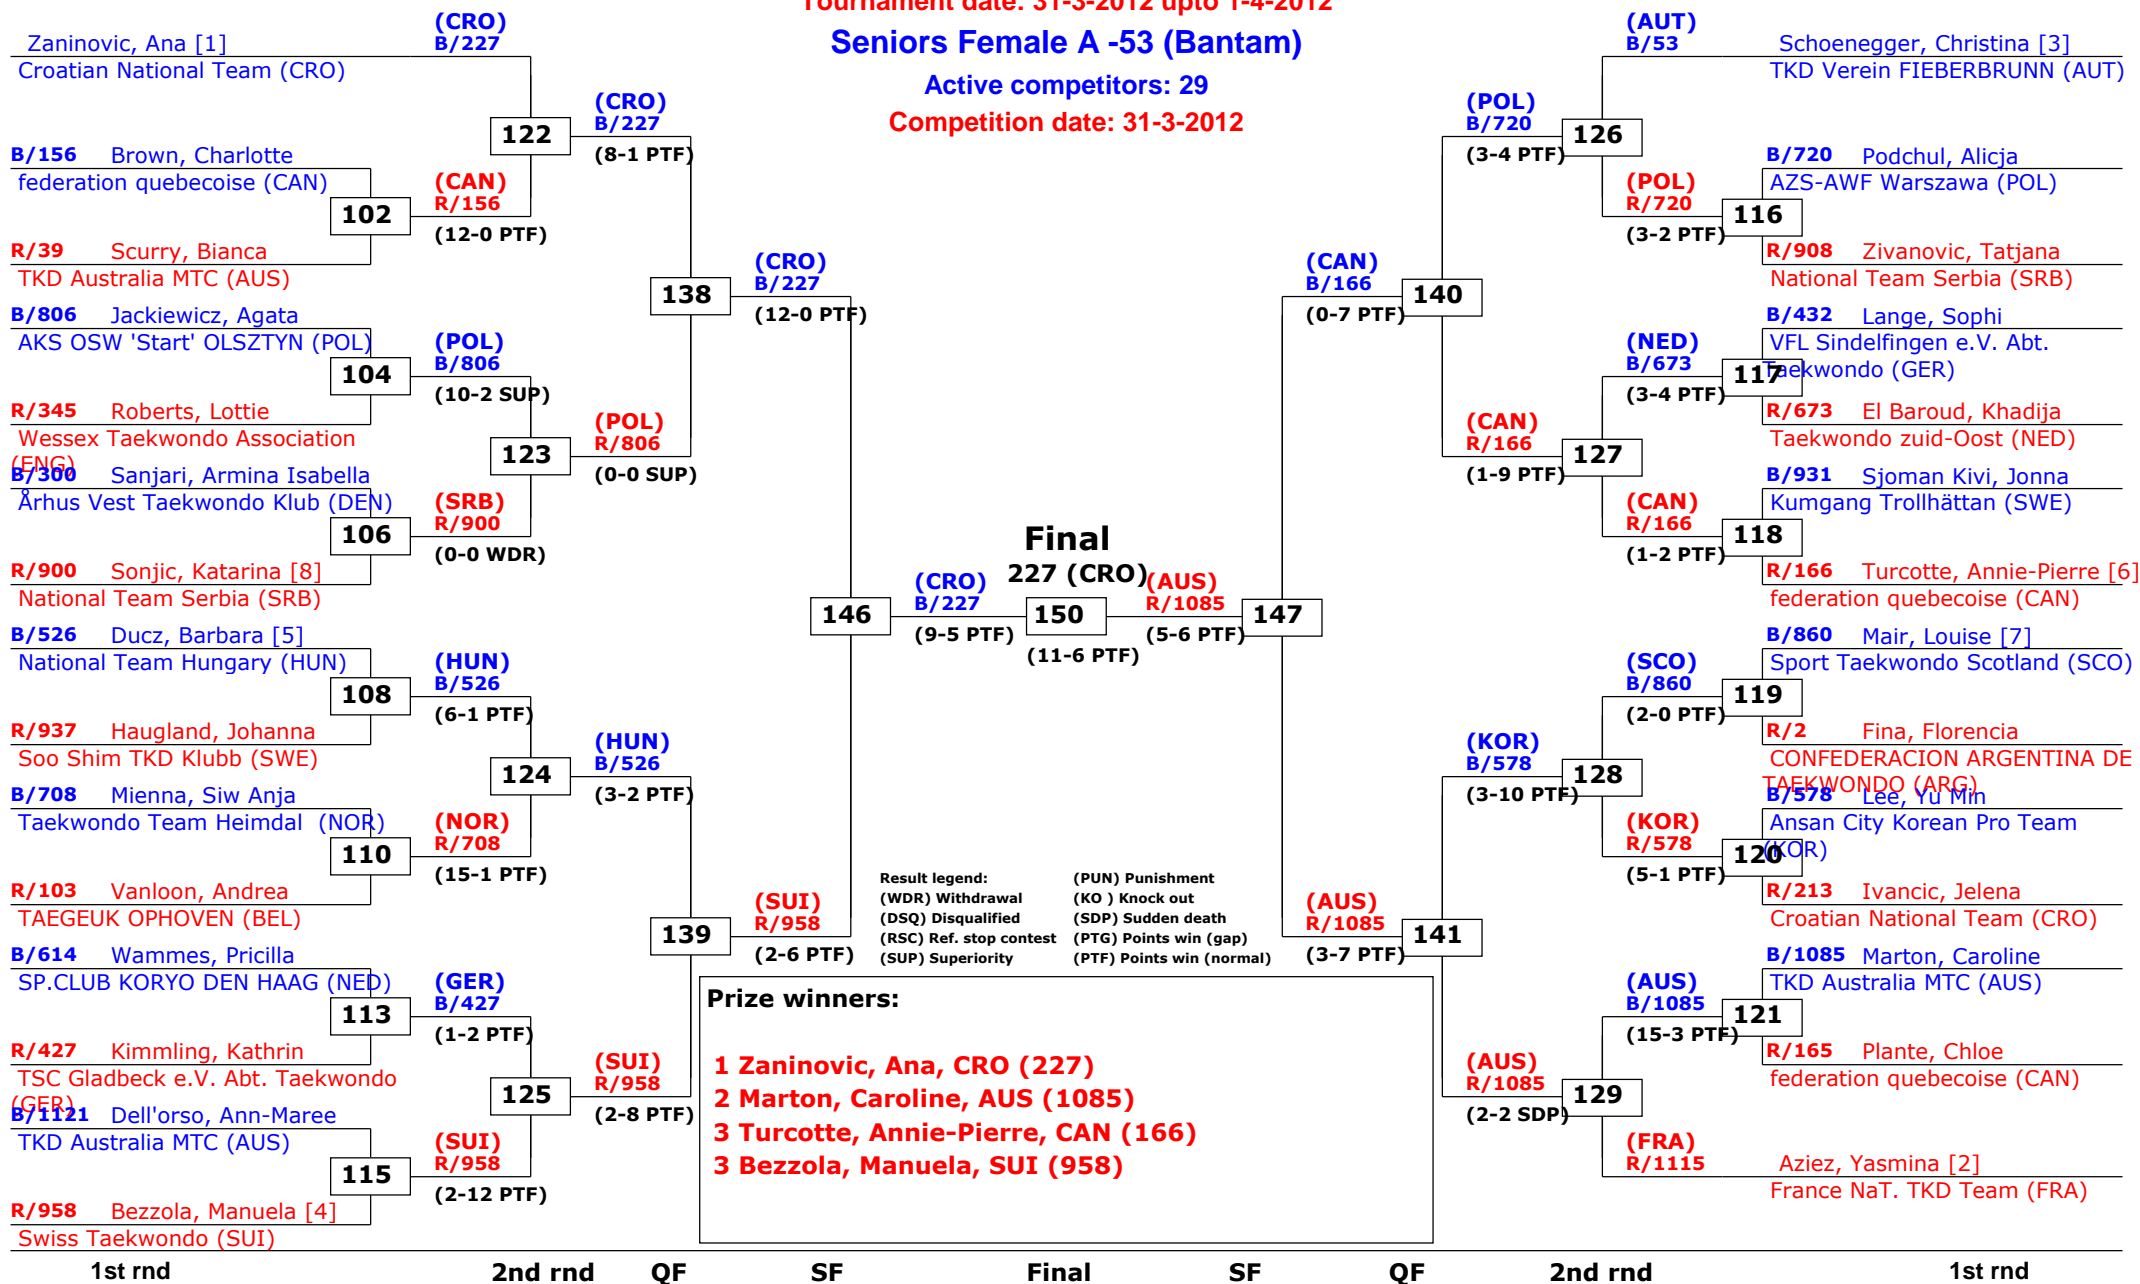

Tournament date: 31-3-2012 upto 1-4-2012

Seniors Female A -46 (Fin)

Active competitors: 10

Competition date: 31-3-2012

Result legend: (PUN) Punishment
 (WDR) Withdrawal (KO) Knock out
 (DSQ) Disqualified (SDP) Sudden death
 (RSC) Ref. stop contest (PTG) Points win (gap)
 (SUP) Superiority (PTF) Points win (normal)

Prize winners:

- 1 Maljkovic, Sanja, CRO (181)**
- 2 Mustapha, Hajer, FRA (365)**
- 3 Kim, Geun Young, KOR (576)**
- 3 Gueldali, Sinem, GER (462)**

Belgian Open 2012 Kyorugi

Gent, Belgium

Tournament date: 31-3-2012 upto 1-4-2012

Seniors Female A -53 (Bantam)

Active competitors: 29

Competition date: 31-3-2012

Belgian Open 2012 Kyorugi

Gent, Belgium

Tournament date: 31-3-2012 upto 1-4-2012

Seniors Female A -62 (Light)

Active competitors: 28

Competition date: 31-3-2012

Belgian Open 2012 Kyorugi

Gent, Belgium

Tournament date: 31-3-2012 upto 1-4-2012

Seniors Female A -73 (Middle)

Active competitors: 14

Competition date: 31-3-2012

Result legend: (PUN) Punishment
(WDR) Withdrawal (KO) Knock out
(DSQ) Disqualified (SDP) Sudden death
(RSC) Ref. stop contest (PTG) Points win (gap)
(SUP) Superiority (PTF) Points win (normal)